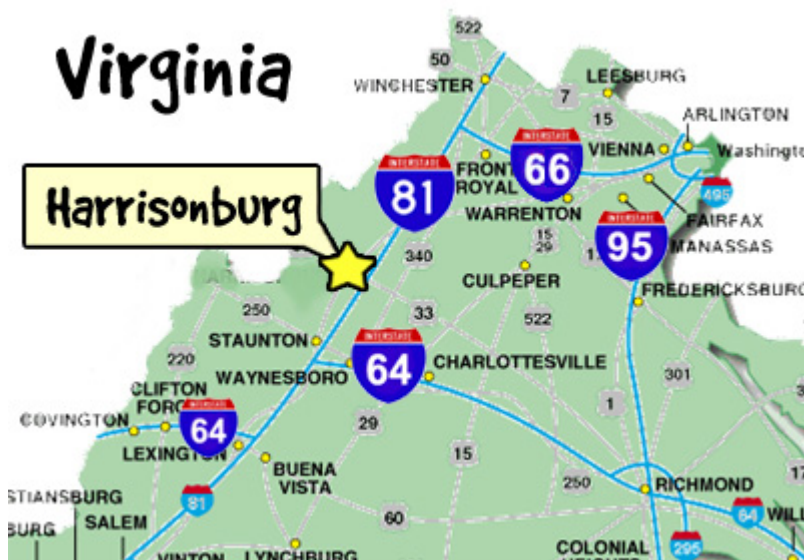

# Easy Directions to Mountain Valley Conference and Retreat Center

## Coming to Mountain Valley from the North:

Take I-81S to Exit 257 (Mauzy/Broadway). Follow Route 11 south two miles into the small town of Lacey Spring. Turn left onto Rt. 806/Martz Road. Follow Rt. 806 three miles until it comes to a T-intersection. Turn right onto Mountain Valley Road. Go one mile and turn left onto Ragtown Road. The center is immediately on the left and has two entrances. Turn left into the second entrance on the crest of the hill.

## Coming to Mountain Valley from the South:

Take I-81N to Exit 251 (Harrisonburg/Route 11). Follow Route 11 north five miles into the small town of Lacey Spring. Turn right onto Rt. 806/Martz Road. Follow Rt. 806 three miles until it comes to a T-intersection. Turn right onto Mountain Valley Road. Go one mile and turn left onto Ragtown Road. The center is immediately on the left and has two entrances. Turn left into the second entrance on the crest of the hill.